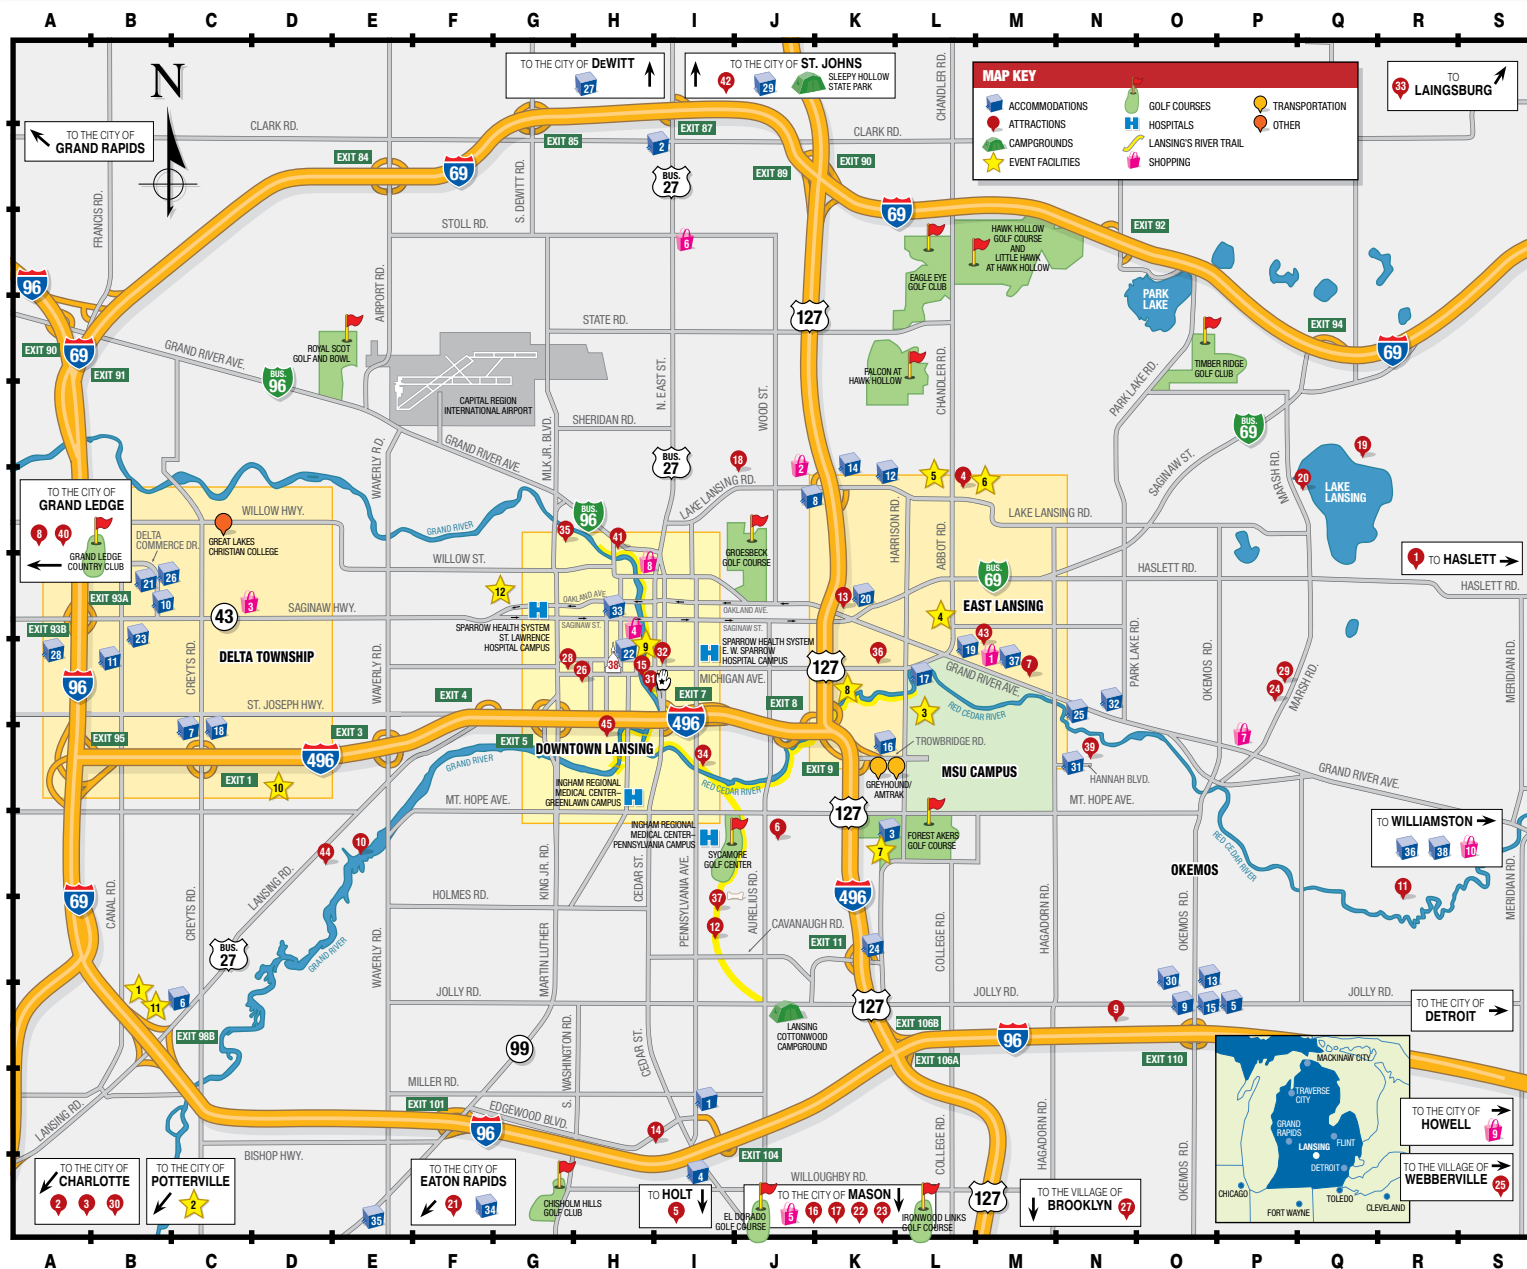

Map of Greater Lansing

Accommodations

- | | |
|---|---|
| 1 America's Best Value Inn I-13 | 15 Impression 5 Science Center H-8 |
| 2 Baymont Inn & Suites I-2 | 16 Ingham County Courthouse J-14 |
| 3 Candlewood Suites K-10 | 17 Ingham County Fairgrounds K-14 |
| 4 Causeway Bay Hotel/Convention Center I-14 | 18 Jumpin' Jax J-6 |
| 5 Comfort Inn I-14 | 19 Lake Lansing Park North Q-5 |
| 6 Comfort Inn & Suites P-12 | 20 Lake Lansing Park South Q-6 |
| 7 Country Inn and Suites C-9 | 21 Le Chat Gourmet F-14 |
| 8 Courtyard by Marriott-Lansing K-6 | 22 Mason Bowling Center K-14 |
| 9 Fairfield Inn-East Lansing O-12 | 23 Meridian Historical Village P-8 |
| 10 Fairfield Inn-West B-7 | 24 Michigan Brewing Co. S-14 |
| 11 Hampton Inn of Lansing B-8 | 25 Mason Skate Park K-14 |
| 12 Hampton Inn-East Lansing K-6 | 26 Meridian Historical Village P-8 |
| 13 Hampton Inn and Suites O-11 | 27 Michigan Int'l. Speedway N-14 |
| 14 Holiday Inn Express & Suites-East Lansing K-6 | 28 Michigan Supreme Court Learning Center G-8 |
| 15 Holiday Inn Express & Suites-Okemos O-12 | 29 Nokomis Learning Center P-8 |
| 16 Howard Johnson Inn K-9 | 30 Old Road Dinner Train B-14 |
| 17 Kellogg Hotel and Conference Center-MSU L-8 | 31 R. E. Olds Trans. Museum H-8 |
| 18 Lexington Lansing Hotel C-9 | 32 Oldsmobile Park I-8 |
| 19 Marriott East Lansing at University Place L-8 | 33 Peacock Road Tree Farm R-1 |
| 20 Quality Inn-University K-7 | 34 Potter Park Zoo I-9 |
| 21 Quality Suites Hotel B-7 | 35 Pro Bowl G-6 |
| 22 Radisson Hotel-Lansing H-8 | 36 Ranney Skatepark K-8 |
| 23 Ramada Lansing Hotel and Conference Center B-7 | 37 Scott Woods and Dog Park I-11 |
| 24 Red Roof Inn-East Lansing K-11 | 38 State Capitol Building H-8 |
| 25 Residence Inn by Marriott-Lansing West N-8 | 39 Suburban Ice N-9 |
| 26 Residence Inn by Marriott-Lansing West B-7 | 40 Sundance Riding Stables A-6 |
| 27 Sleep Inn of DeWitt H-1 | 41 Turner-Dodge House H-6 |
| 28 SpringHill Suites A-8 | 42 Uncle John's Cider Mill I-1 |
| 29 St. Johns Motel J-1 | 43 Urban Options M-8 |
| 30 Staybridge Suites O-11 | 44 Woldumar Nature Center D-10 |
| 31 TownePlace Suites by Marriott N-9 | 45 Women's Historical Center H-9 |
| 32 University Super 8 N-8 | |